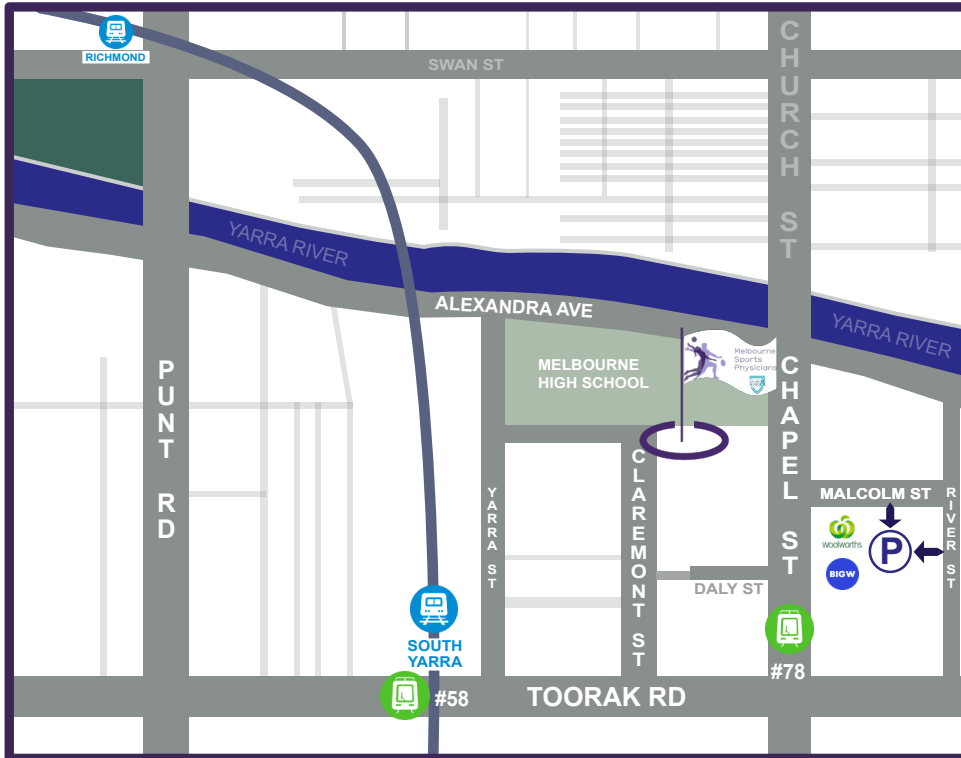

## PARKING

Please allow adequate time to find parking around the clinic before your appointment, as there is no on-site parking available.

We suggest parking at the Vogue Centre (Paid – 2hrs free with purchase at Woolworths or Big W). Access to this carpark is available off Malcolm and River Street.

Free *limited* parking is available on Chapel Street, Toorak Road and surrounding streets.

## PUBLIC TRANSPORT

There are a number of convenient public transport facilities nearby.

Train: South Yarra Station

Tram: #58 - West Coburg - Toorak  
#78 - North Richmond - Balaclava