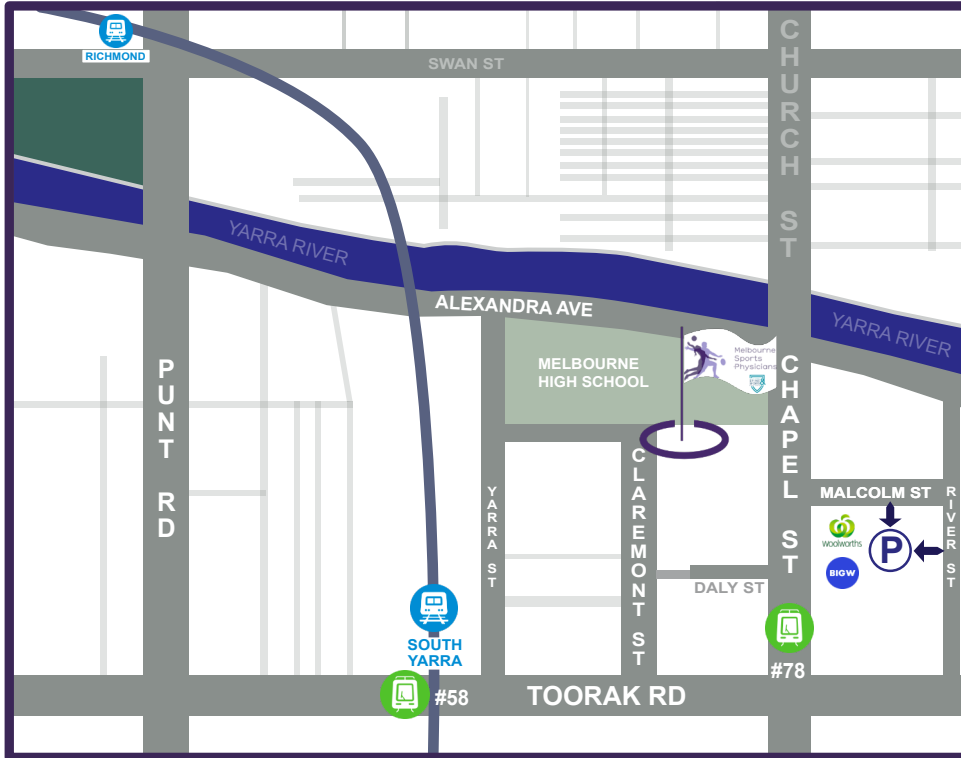

Melbourne
Sports
Physicians

Level 1, 56 Claremont St, South Yarra VIC 3141 | Phone: 03 9827 9362 | Email: reception@melbournesportsphysicians.com.au

PARKING

Please allow adequate time to find parking around the clinic before your appointment, as there is no on-site parking available.

We suggest parking at the Vogue Centre (Paid – 2hrs free with purchase at Woolworths or Big W). Access to this carpark is available off Malcolm and River Street.

Free *limited* parking is available on Chapel Street, Toorak Road and surrounding streets.

PUBLIC TRANSPORT

There are a number of convenient public transport facilities nearby.

Train: South Yarra Station

Tram: #58 - West Coburg - Toorak
#78 - North Richmond - Balaclava